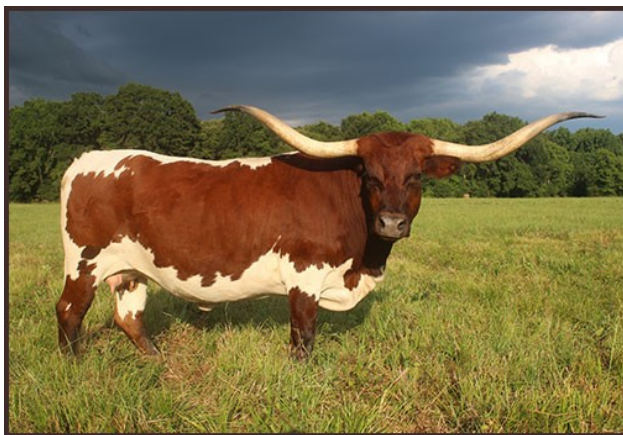

BMP Wrangler's Penelope

Date of Birth: 07/06/2012
Registration 1: C283158

Courtesy of Rocking P Longhorns

<http://www.hiredhandsoftware.com>